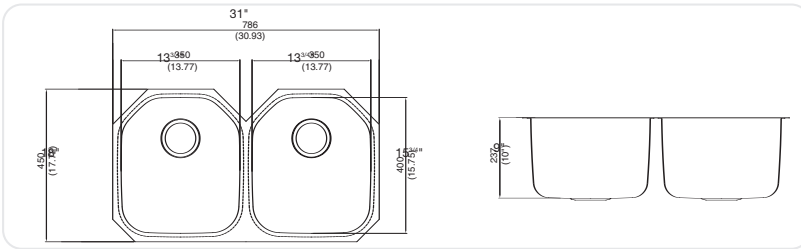

ECHO USA

Stainless Steel 2.0 Bowl

Undermount

AS-EH20XXUSUM

Features

- Undermount
- Bowl depths 9"
- Fitted with high-density sound deadening pads
- 18 gauge steel
- Brushed steel
- Spray back coating

3.5"
Waste hole

Finishes

Light Brushed

We reserve the right to amend specifications, weights, measures and color availability without prior notice. * For color matched options, please see the Options & Accessories section. All measurements are in millimetres unless otherwise stated.